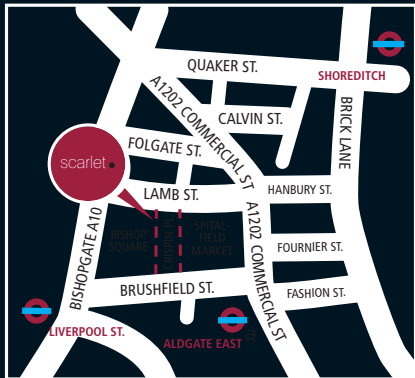

scarlet •
spice bar

promotional
offers

4 Crispin Square,
Crispin Place (off Lamb St),
Spitalfield Market, London E1 6DW
Telephone: 020 7375 0880
Fax: 0207375 0660
Web: www.scarletdot.co.uk
Email: info@scarletdot.co.uk